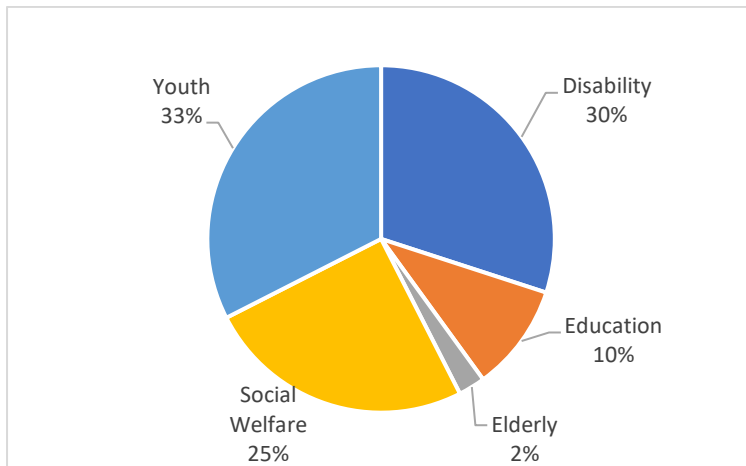

Grants by Priority Area

Disability	12	£48,500
Education	4	£16,000
Elderly	1	£1,500
Social Welfare	10	£63,000
Youth	13	£62,000
	40	£191,000